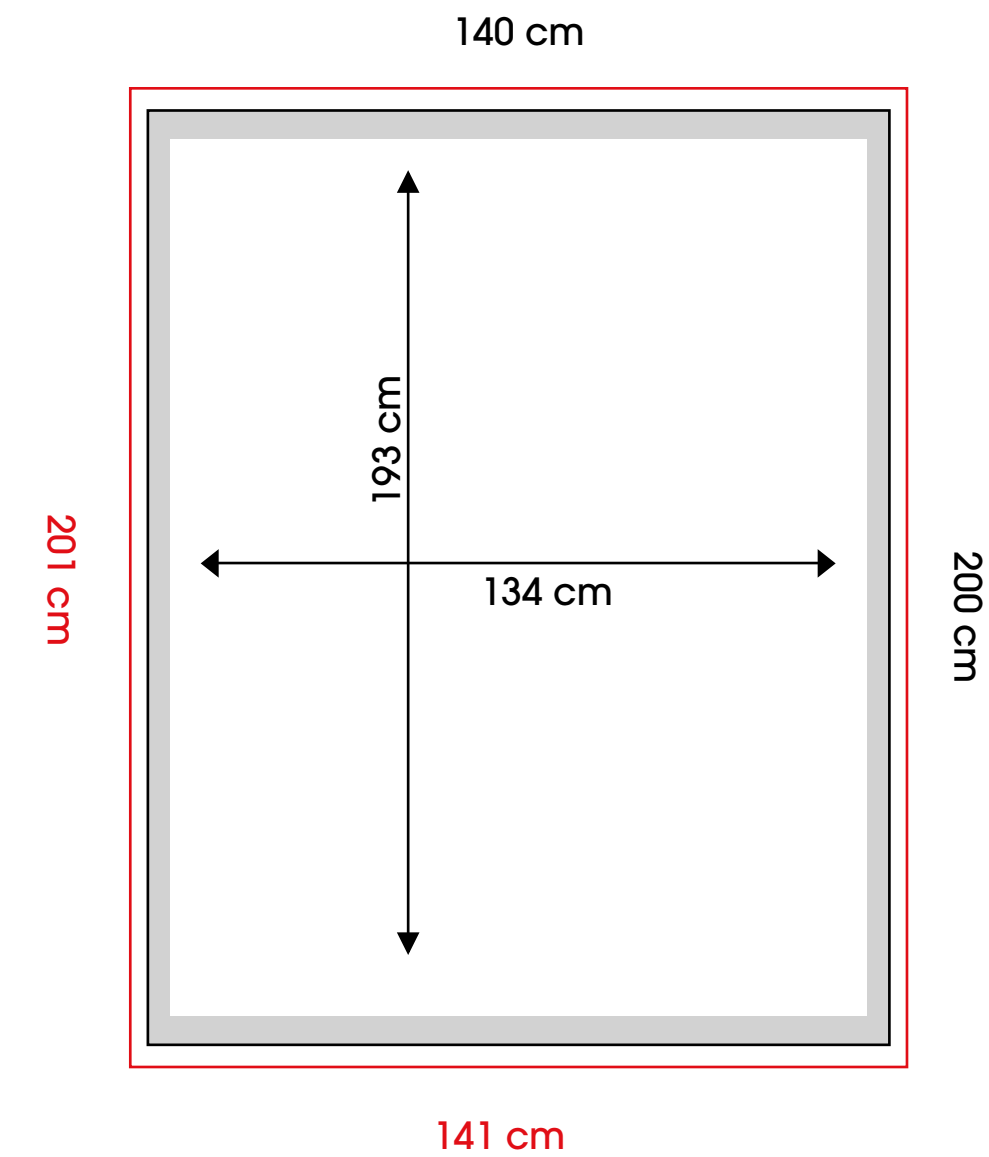

MATERIALS (SUPPLIED BY THE CLIENT)

Support: Lucid adhesive vinyl for backlit billboards

Size: cm. 140x200

FILE TAB (PRINTED BY US)

Document Size: cm. 140x200 (scale 1:1) - Light: cm. 134x194

Document Resolution: 100dpi

Colors and Profiles: CMYK | Black Values: C 30, M 30, Y 30, K 100

NOTE: the original vector fonts (screen and printer) and the high-resolution images saved as TIF, JPG or EPS must be included in the same folder of the software's layout.

RECOMMENDED SOFTWARE

Photoshop, Acrobat Reader, Illustrator

IMPORTANT

Always attach a print sample to digital media, reproducing the colors you want to achieve, in order to verify the correspondence between files and prints.

DELIVERY ADDRESS FOR FILE AND PRINT TEST (CROMALIN)

At least 6 days before the date of release at:

Via Enzo Tortora, 101/103

00188, Roma

06.488.555.1 (r.a.) | info@affissioniapa.it

MEDIA BOX
140 x 200 cm

MAX TEXT AREA
134 x 194 cm

BLEED BOX
141 x 201 cm

NO TEXT AREA
[Grey bar]

NOTE

All texts and lines must be converted in paths and outlines.

FTP FOR FILE UPLOAD

ftp://ftpclienti.affissioniapa.it

User: affissioniapa

Password: 4emE+EcRup