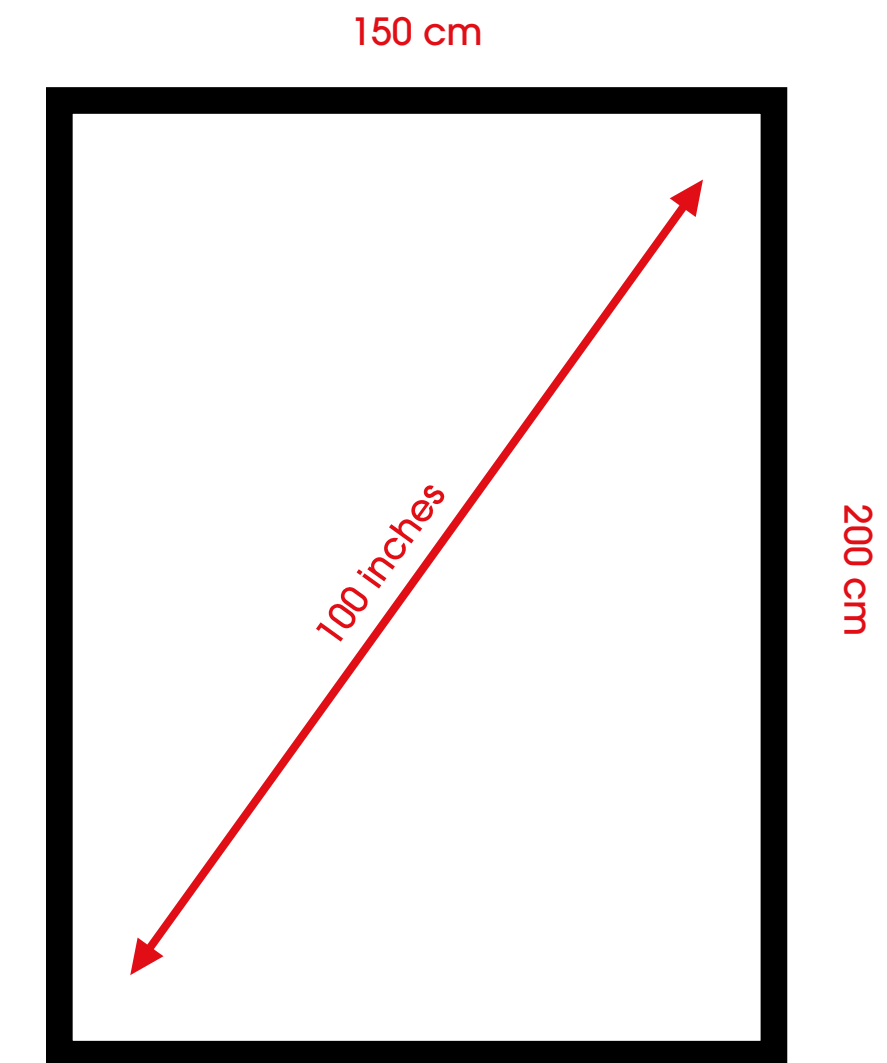

MATERIALS

Support: 100 inches Led Monitor (150x200 cm)

FILE TAB

(For videos and static images)

Format: mp4

Video resolution: 1440x1920 px

Codec AAC: H264

FILE TAB FOR STATIC IMAGES

(If you don't have a video editor)

Format: JPG

Size: 1440x1920 px

Resolution: 72 ppi

RECOMMENDED SOFTWARE (STATIC IMAGES)

Photoshop, Illustrator, Premiere, After Effects

DELIVERY ADDRESS FOR FILE AND PRINT TEST (CROMALIN)

At least 6 days before the date of release at:

Via Enzo Tortora, 101/103

00188, Roma

06.488.555.1 (r.a.) | info@affissioniapa.it

MEDIA BOX

150 x 200 cm

FTP FOR FILE UPLOAD

ftp://ftpclienti.affissioniapa.it

User: affissioniapa

Password: 4emE+EcRup